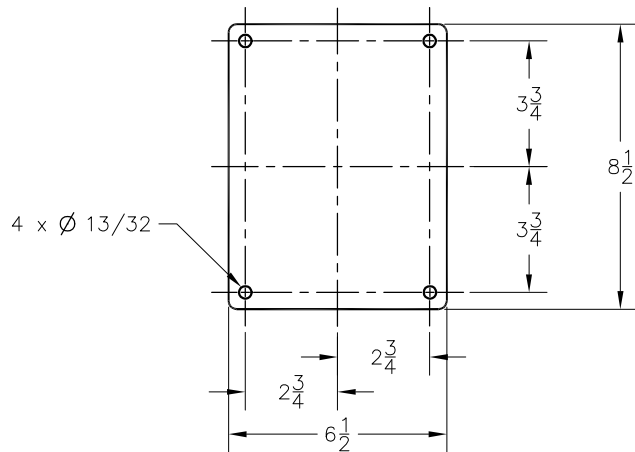

DESCRIPTION

CL150SS CLOSE COUPLED MOTOR PUMP ASSY

REF. NO.

O-CLSS

DATE

01/10/01

REV.

B

PRICE PUMP CO.

FACTORY FAX TRANSMITTAL DRAWING

#1 Pump Way P.O. Box Q
 Sonoma, CA 95476 (707) 938-8441
 707-FAX 938-0764

MOTOR END DIMENSIONS						
HP	RPM	FRM	AG	FP	XO	
3	3600	182TC	12 5/16	7 3/16	5 1/4	
5	3600	184TC	13 5/8	8 1/2	6	
7.5	3600	184TC	15 3/16	8 1/2	6	

NOTE:

ALL DIMENSIONS HAVE BEEN ROUNDED OFF TO THE NEAREST 1/16".