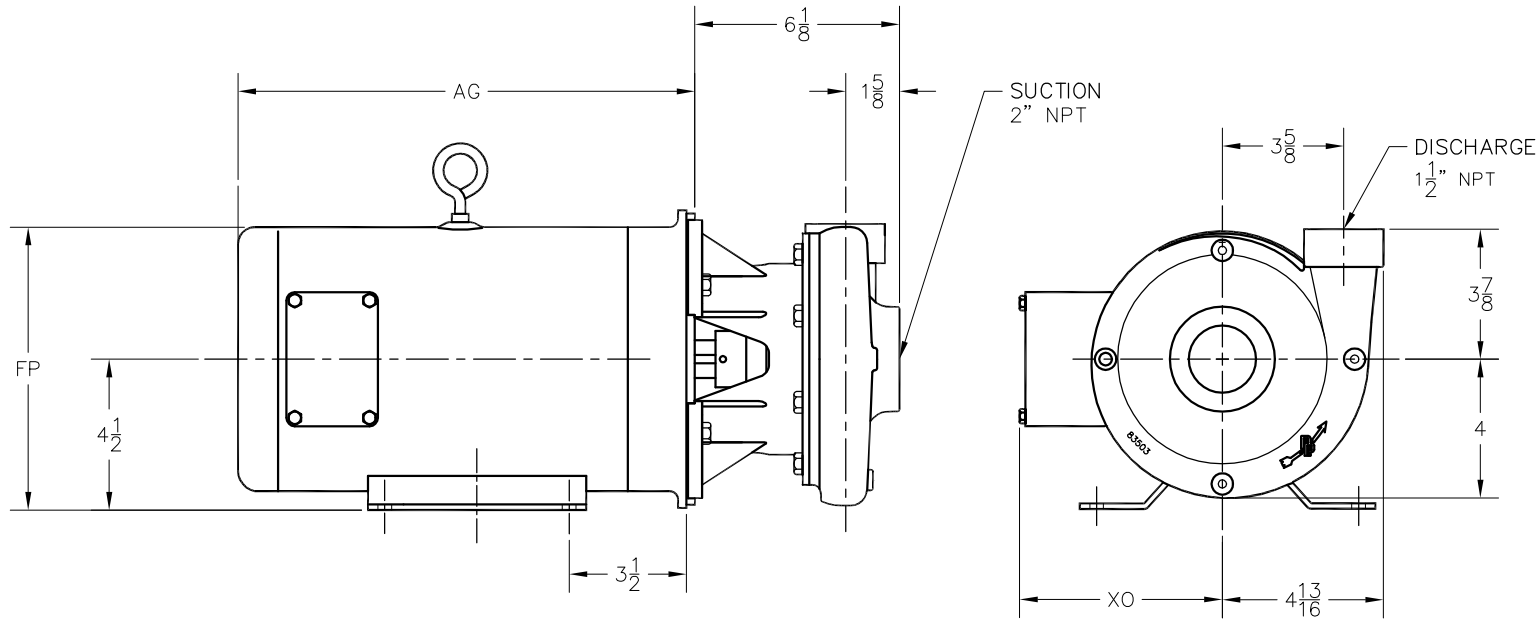

DESCRIPTION

CL150SS CLOSE COUPLED MOTOR PUMP ASSY

REF. NO.

O-CLSS

DATE

01/10/01

REV.

B

PRICE PUMP CO.

FACTORY FAX TRANSMITTAL DRAWING

#1 Pump Way P.O. Box Q
 Sonoma, CA 95476 (707) 938-8441
 707-FAX 938-0764

MOTOR END DIMENSIONS						
HP	RPM	FRM	AG	FP	XO	
3	3600	182TC	12 5/16	7 3/16	5 1/4	
5	3600	184TC	13 5/8	8 1/2	6	
7.5	3600	184TC	15 3/16	8 1/2	6	

NOTE:

ALL DIMENSIONS HAVE BEEN ROUNDED OFF TO THE NEAREST 1/16".